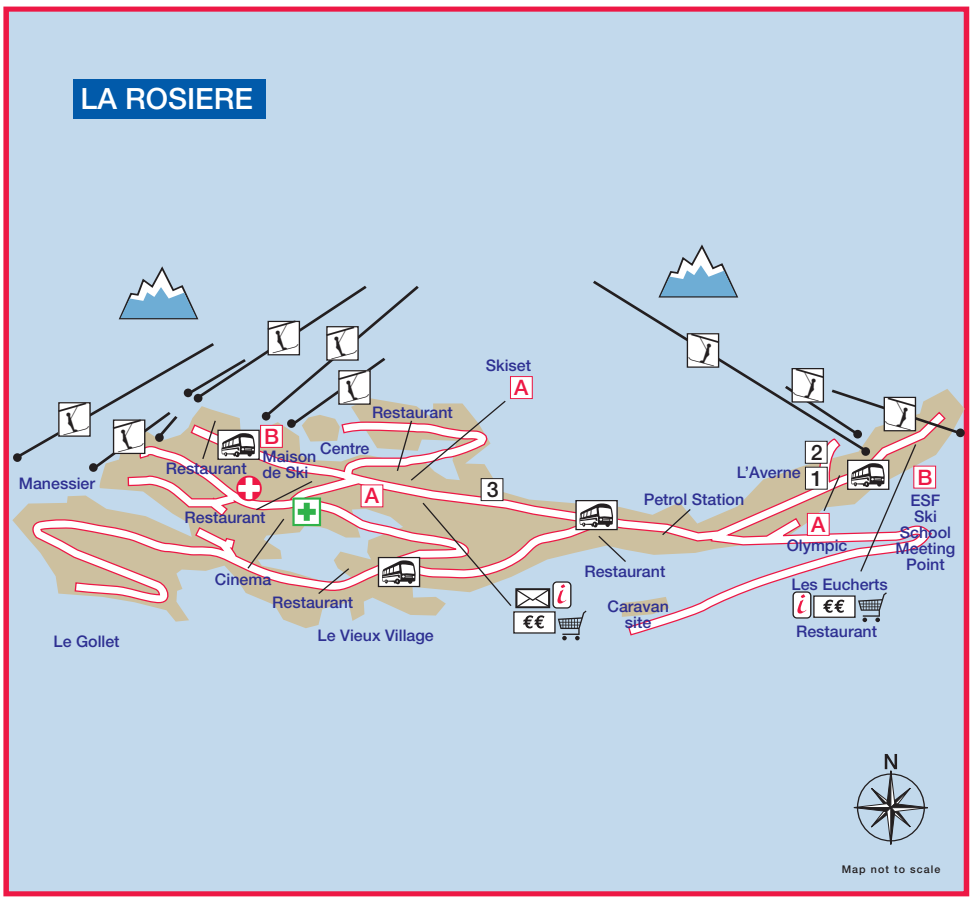

LA ROSIERE

RESORT KEY

-  Medical Centre
 -  Chemist
 -  ATM/Cash Point
 -  Tourist Office
 -  Ski bus stop
 -  Ski Lift
 -  Post Office
 -  Bank
 -  Church
 -  Supermarket
-
- A** Ski Hire Shop
 - B** Ski School Meet Point
-
- 1 Chalet le Hahnenkahn Cervinia, Stelvio, le Kitz
 - 2 Les Cimes Blanches Apartment
 - 3 La Rosiere Apartment Reception

Map not to scale

FRONT DE NEIGE

LES CHAVONNES HAUTES

LE CENTRE

MANESSIER

LE GOLLET

LE VIEUX VILLAGE

LES PAPILLONS

L'ORÉE

L'OVERNE

MALATRET

VILLAGE DES EUCHERTS